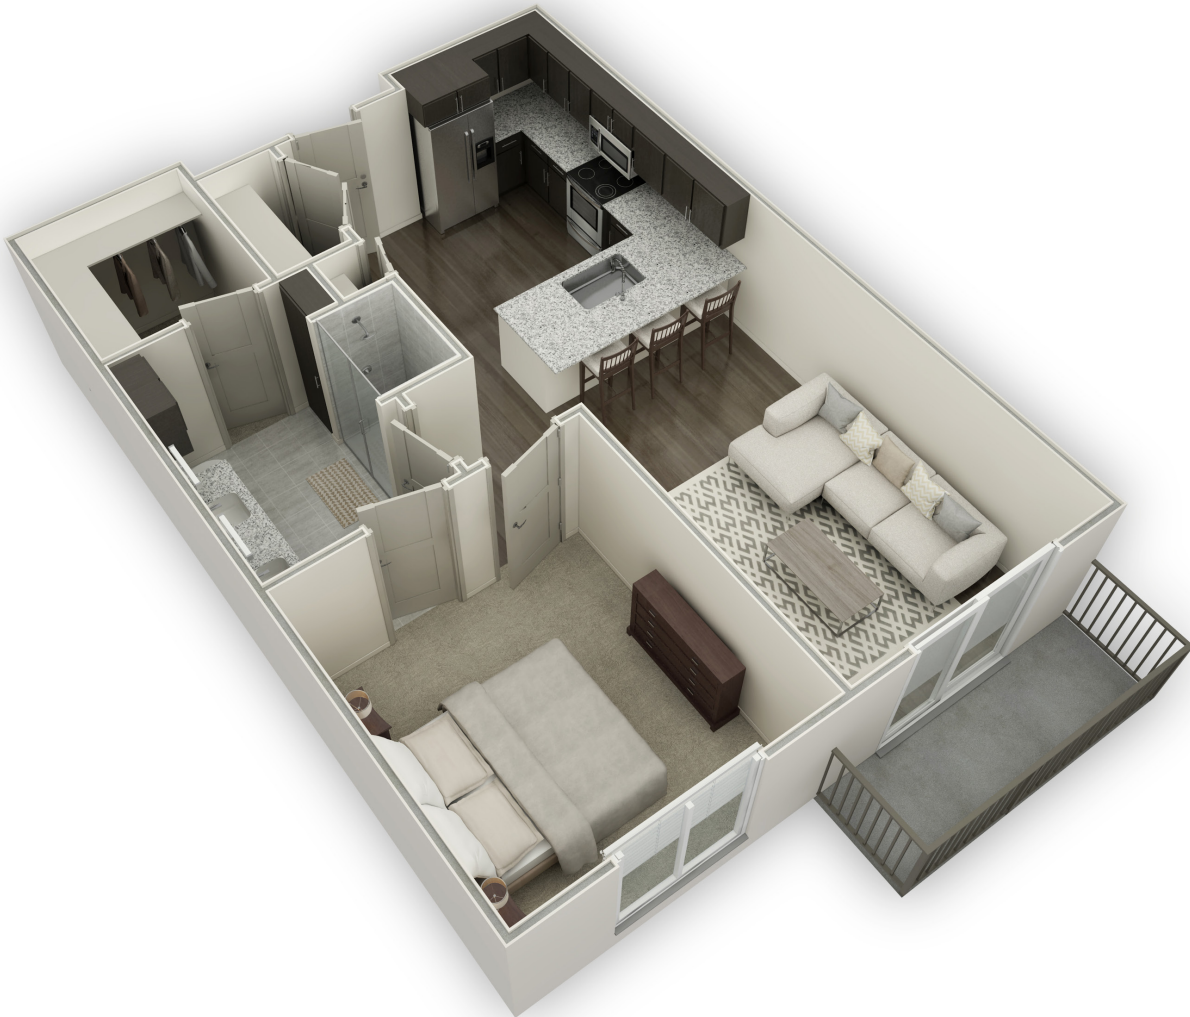

A2

1 BED / 1 BATH

700

SQ. FT.

BROADSTONE 51 | 51

5151 Bent Tree Forest Drive | Dallas, TX 75248

972-440-2153 | www.5151apts.com

**Floor plans are artist's rendering. All dimensions are approximate. Actual product and specifications may vary in dimension or detail. Not all features are available in every apartment. Prices and availability are subject to change. Please see a representative for details.*