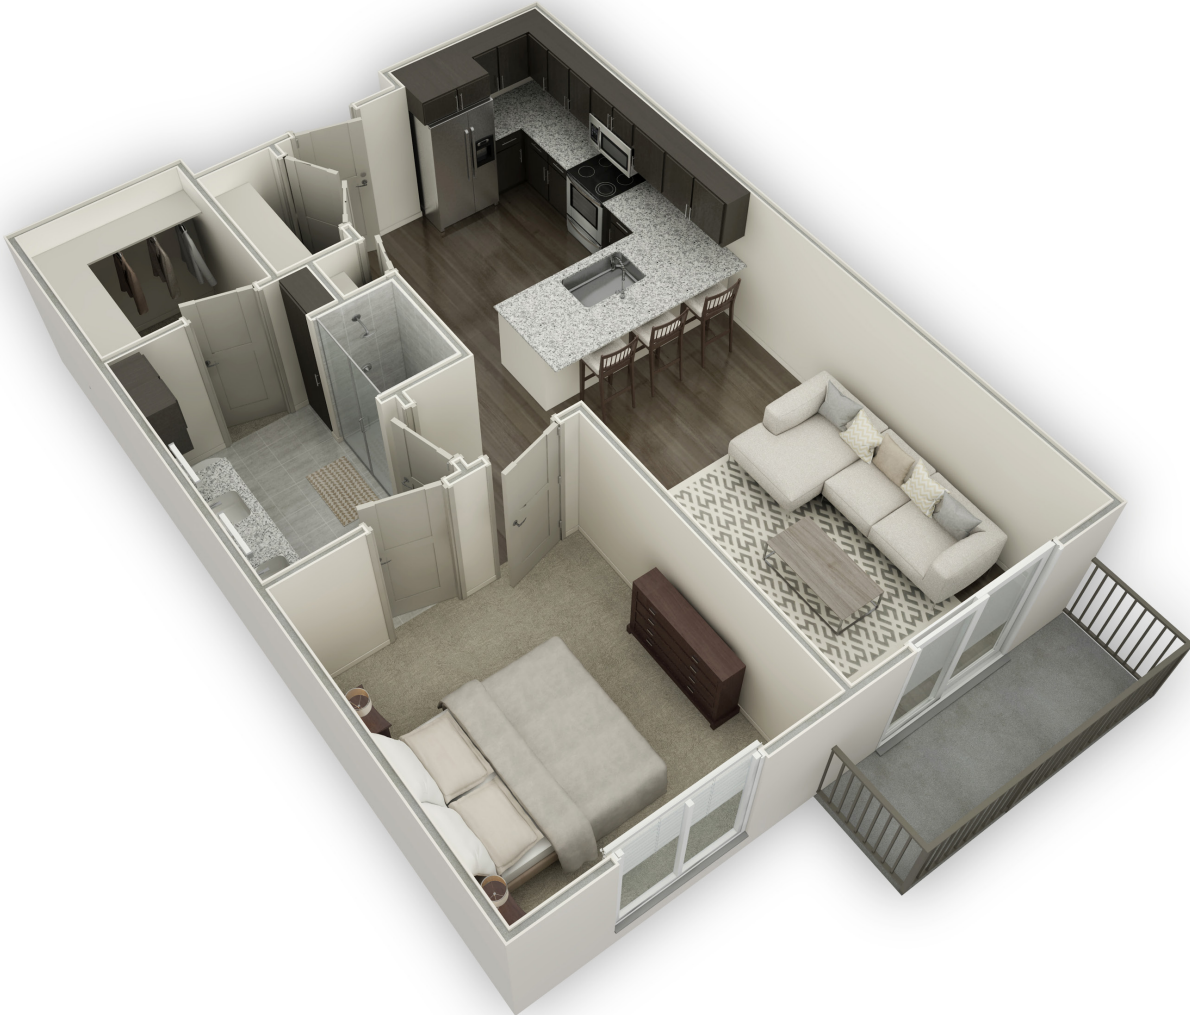

A2

1 BED / 1 BATH

700

SQ. FT.

51 51

5151 Bent Tree Forest Drive | Dallas, TX 75248

972-440-2153 | www.5151apts.com

**Floor plans are artist's rendering. All dimensions are approximate. Actual product and specifications may vary in dimension or detail. Not all features are available in every apartment. Prices and availability are subject to change. Please see a representative for details.*